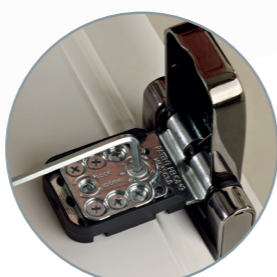

The only hinge supplied in one piece ready to fit straight from the box, the ProSecure hinge can be fitted in less than a minute - proven in time trials under test conditions.

Glider technology enables the whole hinge to slide straight onto the frame in one complete piece. Virtually jigless, it only needs two holes to be pre-drilled in the frame and, once in place, the captive sash lid pivots open to allow the concealed fixing datum to be screwed directly to the sash.

For doors being fitted into low reveals, the ProSecure hinge can also be front fitted just as quickly, simply by removing the steel hinge pin.

Static-cling TechTape protects the hinge lid during fabrication and installation.

100kg sash weight for **heavy duty** doors

PAS 24:2016 for **enhanced security**

Police preferred specification - **Secured by Design** approved

Fit it fast...

Jig

Slide-on

Lift & Fit

Adjust

Or front-fit on-site for low reveals

13 Colour Options.

Polished Gold

Polished Chrome

Smooth Satin Chrome

Smokey Chrome

Black

White