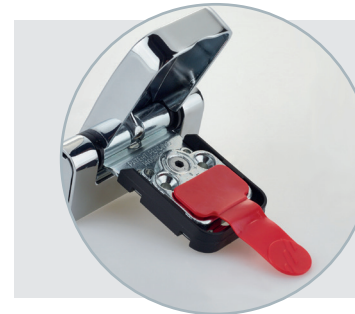

ProSecure™

Enhanced Security

Door Hinge

From box to fitted in under 58 seconds.

Pre-assembled · Rapid installation technology ·
Faster to fit than any other hinge ·

ProSecure Door Hinge

Enhanced Security.

This ProSecure enhanced security door hinge is faster to than any other security door hinge on the market.

The only hinge supplied in one piece ready to fit straight from the box, the ProSecure hinge can be fitted in less than a minute - proven in time trials under test conditions.

Glider technology enables the whole hinge to slide straight onto the frame in one complete piece. Virtually jigless, it only needs two holes to be pre-drilled in the frame and, once in place, the captive sash lid pivots open to allow the concealed fixing datum to be screwed directly to the sash.

For doors being fitted into low reveals, the ProSecure hinge can also be front fitted just as quickly, simply by removing the steel hinge pin.

Static-cling TechTape protects the hinge lid during fabrication and installation.

FRONT

REVERSE

Jig

TOP/BOTTOM

SIDE

Rubber Tongue
Ensures the hinge lid remains open until installation is complete

Part Numbers.

Description	Rebate	Polished Gold	Polished Chrome	Smooth Satin Chrome	Smokey Chrome	Black	White	Light Oak	Brown
ProSecure Door Hinge	16mm	026002	026004	026019	026007	026005	026000	026003	026001
ProSecure Door Hinge	17mm	026022	026024	026039	026027	026025	026020	026023	026021
ProSecure Door Hinge	18mm	026042	026044	026059	026047	026045	026040	026043	026041
ProSecure Door Hinge	19mm	026062	026064	026079	026067	026065	026060	026063	026061
ProSecure Door Hinge	20mm	026082	026084	026099	026087	026085	026080	026083	026081
ProSecure Door Hinge	21mm	026102	026104	026119	026107	026105	026100	026103	026101
ProSecure Door Hinge	22mm	026122	026124	026139	026127	026125	026120	026123	026121
ProSecure Door Hinge	23mm	026142	026144	026159	026147	026145	026140	026143	026141
ProSecure Door Hinge	24mm	026162	026164	026179	026167	026165	026160	026163	026161