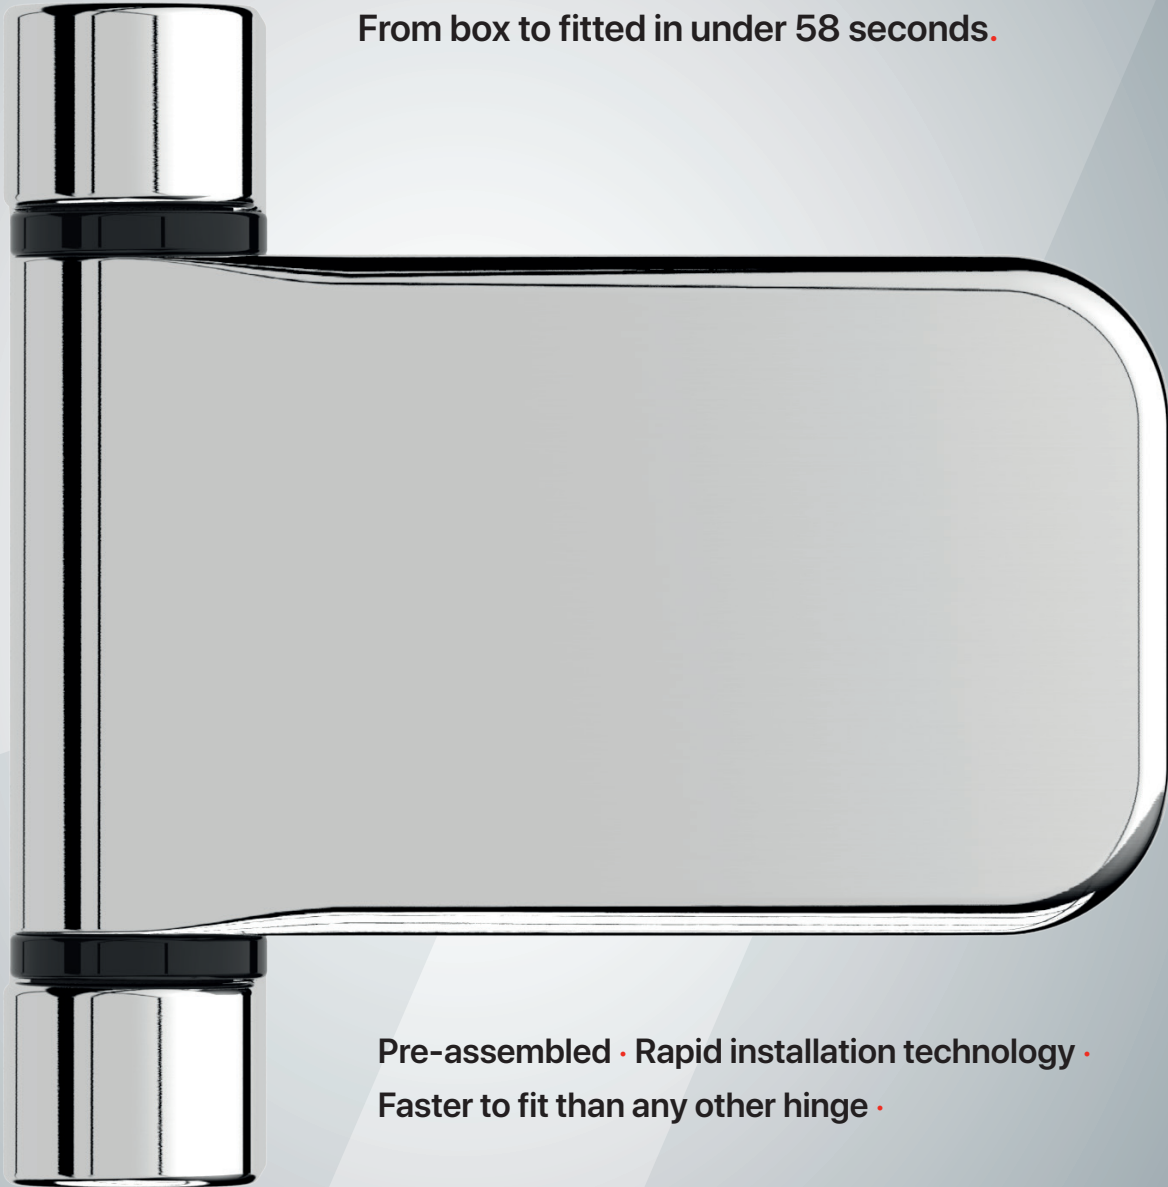

ProSecure™

Enhanced Security

Door Hinge

From box to fitted in under 58 seconds.

Pre-assembled · Rapid installation technology ·
Faster to fit than any other hinge ·

ProSecure Door Hinge

Enhanced Security.

This ProSecure enhanced security door hinge is faster to than any other security door hinge on the market.

The only hinge supplied in one piece ready to fit straight from the box, the ProSecure hinge can be fitted in less than a minute - proven in time trials under test conditions.

Glider technology enables the whole hinge to slide straight onto the frame in one complete piece. Virtually jigless, it only needs two holes to be pre-drilled in the frame and, once in place, the captive sash lid pivots open to allow the concealed fixing datum to be screwed directly to the sash.

For doors being fitted into low reveals, the ProSecure hinge can also be front fitted just as quickly, simply by removing the steel hinge pin.

Static-cling TechTape protects the hinge lid during fabrication and installation.

WATCH IT IN ACTION
mila.co.uk/prosecure-door-hinge

Strong, Secure and Fast.

Supplied Fully Assembled
 ready to fit, straight from the box

2 Installation Options
 slide-on or front fit

Virtually Jigless
 only 2 holes to pre-drill